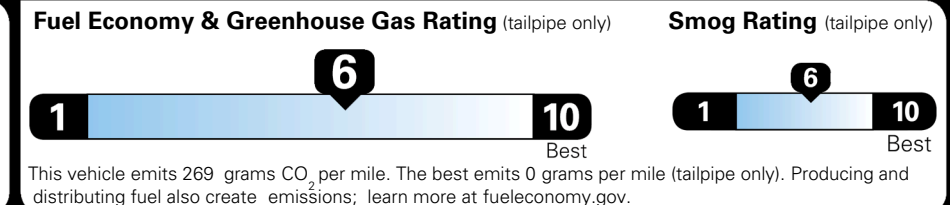

TOTAL ADDITIONAL WEIGHT:

EPA DOT Fuel Economy and Environment

Gasoline Vehicle

You save \$1,000
 in fuel costs over 5 years compared to the average new vehicle.

Annual fuel cost \$1,500

Actual results will vary for many reasons, including driving conditions and how you drive and maintain your vehicle. The average new vehicle gets 29 MPG and costs \$8,500 to fuel over 5 years. Cost estimates are based on 15,000 miles per year at \$ 3.30 per gallon. MPGe is miles per gasoline gallon equivalent. Vehicle emissions are a significant cause of climate change and smog.

fueleconomy.gov

Calculate personalized estimates and compare vehicles

GOVERNMENT 5-STAR SAFETY RATINGS

Overall Vehicle Score ★★★★★

Based on the combined rating of frontal, side and rollover. Should ONLY be compared to other vehicles of similar size and weight.