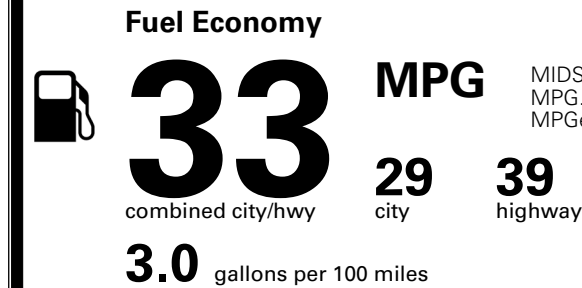

\$ 23,785.00

INLAND FREIGHT AND HANDLING

\$ 1,245.00

TOTAL MANUFACTURER'S SUGGESTED RETAIL PRICE ▶

\$ 25,030.00

*Additional terms and conditions apply.
 **Kia Connect may be currently unavailable for some Model Year 2022 and newer vehicles sold or purchased in Massachusetts; please see owners.kia.com for more information.
 NOTE: When you purchase this vehicle, Kia America, Inc. collects personal information you provide to the dealership. For information on our collection and use of personal information and your rights, please see our Privacy Policy on www.kia.com.

TOTAL ADDITIONAL WEIGHT:

EPA DOT Fuel Economy and Environment

Gasoline Vehicle

You save \$1,000
 in fuel costs over 5 years compared to the average new vehicle.

Annual fuel cost \$1,500

Actual results will vary for many reasons, including driving conditions and how you drive and maintain your vehicle. The average new vehicle gets 29 MPG and costs \$8,500 to fuel over 5 years. Cost estimates are based on 15,000 miles per year at \$ 3.30 per gallon. MPGe is miles per gasoline gallon equivalent. Vehicle emissions are a significant cause of climate change and smog.