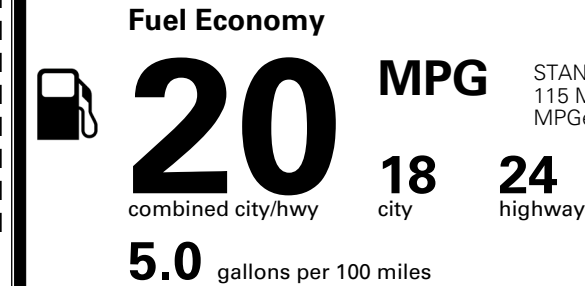

EPA DOT Fuel Economy and Environment

Gasoline Vehicle

STANDARD SUVs range from 13 to 115 MPG. The best vehicle rates 146 MPGe.

You spend
$3,500
more in fuel costs
over 5 years
compared to the
average new vehicle.

Annual fuel cost
$2,300

Fuel Economy & Greenhouse Gas Rating (tailpipe only) Smog Rating (tailpipe only)