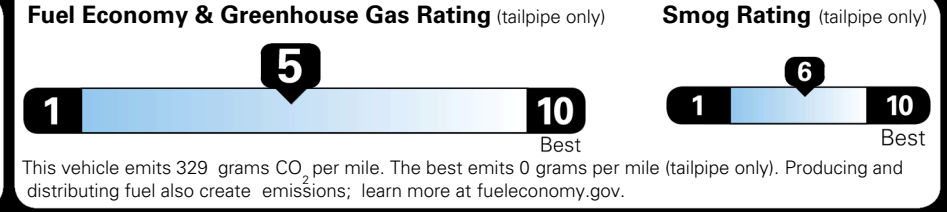

EPA DOT Fuel Economy and Environment

Gasoline Vehicle

You spend \$750 more in fuel costs over 5 years compared to the average new vehicle.

Annual fuel cost \$1,850

Actual results will vary for many reasons, including driving conditions and how you drive and maintain your vehicle. The average new vehicle gets 29 MPG and costs \$8,500 to fuel over 5 years. Cost estimates are based on 15,000 miles per year at \$ 3.30 per gallon. MPGe is miles per gasoline gallon equivalent. Vehicle emissions are a significant cause of climate change and smog.