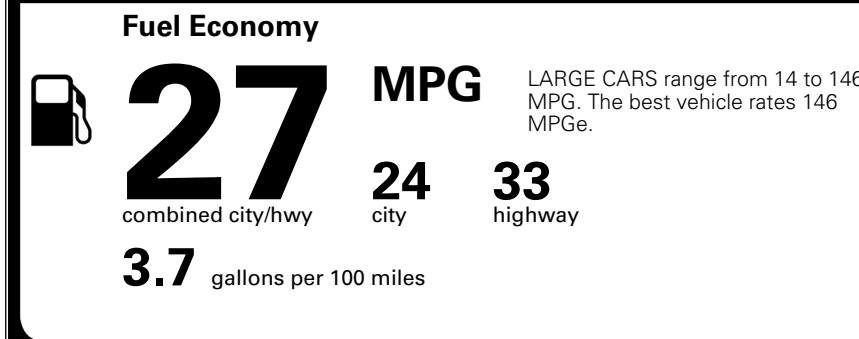

EPA DOT Fuel Economy and Environment

Gasoline Vehicle

You spend \$750 more in fuel costs over 5 years compared to the average new vehicle.

Annual fuel cost \$1,850

Actual results will vary for many reasons, including driving conditions and how you drive and maintain your vehicle. The average new vehicle gets 29 MPG and costs \$8,500 to fuel over 5 years. Cost estimates are based on 15,000 miles per year at \$ 3.30 per gallon. MPGe is miles per gasoline gallon equivalent. Vehicle emissions are a significant cause of climate change and smog.