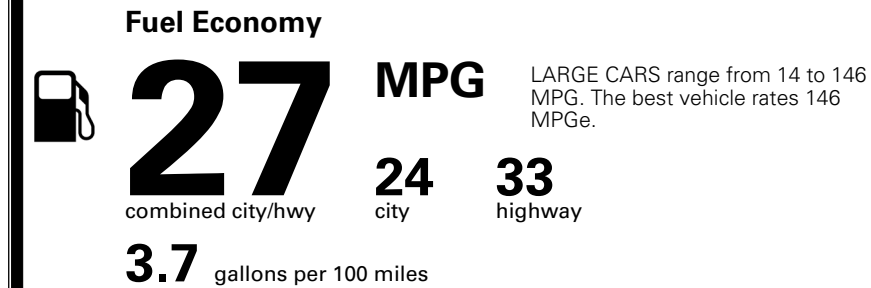

MANUFACTURER'S SUGGESTED RETAIL PRICE ▶

$ 30,090.00

COMPARE GT-LINE AWD FEATURES

Added to/in place of standard GT-Line FWD features
- All-Wheel Drive
- Heated Steering Wheel

Included
Included
Included

ADDITIONAL INSTALLED EQUIPMENT: (In addition to or in place of standard features)

Wolf Gray Paint
GT-Line Red Interior Color Package
GT-Line Premium Package
- Panoramic Sunroof w/ Power Sunshade
- LED Interior Lighting
- Bose Premium Audio w/Active Sound Design
- 18" Black Finished Alloy Wheels, Unique Design
Carpeted Floor Mats
Auto-Dimming Mirror w/ HomeLink™

$495.00
$295.00
$2,200.00

$200.00
$350.00

MSRP INCLUDING OPTIONS

$ 33,630.00

INLAND FREIGHT AND HANDLING

$ 1,245.00

TOTAL MANUFACTURER'S SUGGESTED RETAIL PRICE ▶

$ 34,875.00

TOTAL ADDITIONAL WEIGHT: 8.7

*Additional terms and conditions apply.

**Kia Connect may be currently unavailable for some Model Year 2022 and newer vehicles sold or purchased in Massachusetts; please see owners.kia.com for more information.

NOTE: When you purchase this vehicle, Kia America, Inc. collects personal information you provide to the dealership. For information on our collection and use of personal information and your rights, please see our Privacy Policy on www.kia.com.

EPA DOT Fuel Economy and Environment

Gasoline Vehicle

You spend
$750
more in fuel costs
over 5 years
compared to the
average new vehicle.

Annual fuel cost
$1,850