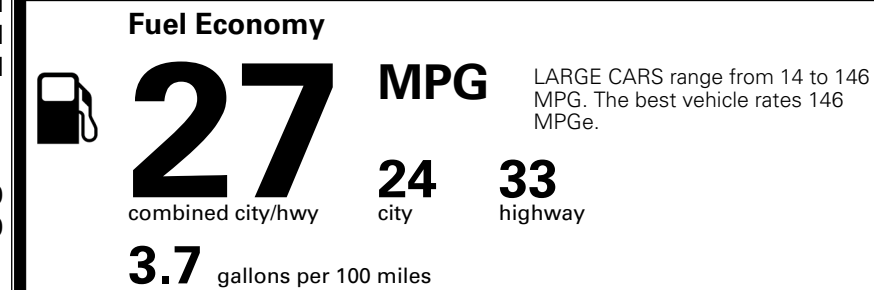

EPA DOT Fuel Economy and Environment

Gasoline Vehicle

You spend $750 more in fuel costs over 5 years compared to the average new vehicle.

Annual fuel cost $1,850