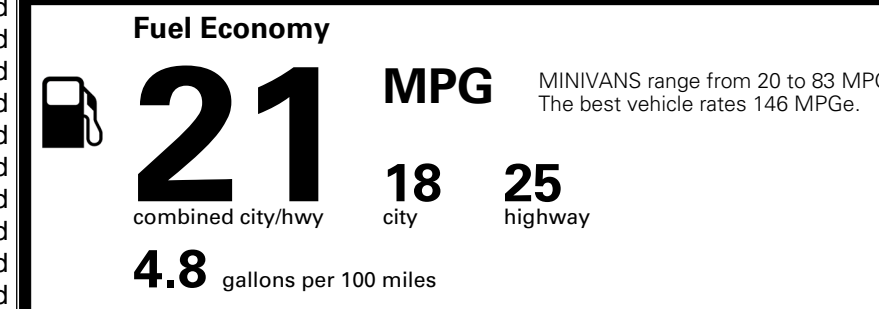

\$495.00
 \$285.00
 \$65.00

MSRP INCLUDING OPTIONS

\$ 52,335.00

INLAND FREIGHT AND HANDLING

\$ 1,545.00

TOTAL MANUFACTURER'S SUGGESTED RETAIL PRICE ▶

\$ 53,880.00

TOTAL ADDITIONAL WEIGHT: 11.9

EPA DOT Fuel Economy and Environment

Gasoline Vehicle

You spend
\$3,250
 more in fuel costs
 over 5 years
 compared to the
 average new vehicle.

Annual fuel cost
\$2,350

Actual results will vary for many reasons, including driving conditions and how you drive and maintain your vehicle. The average new vehicle gets 29 MPG and costs \$8,500 to fuel over 5 years. Cost estimates are based on 15,000 miles per year at \$ 3.30 per gallon. MPGe is miles per gasoline gallon equivalent. Vehicle emissions are a significant cause of climate change and smog.