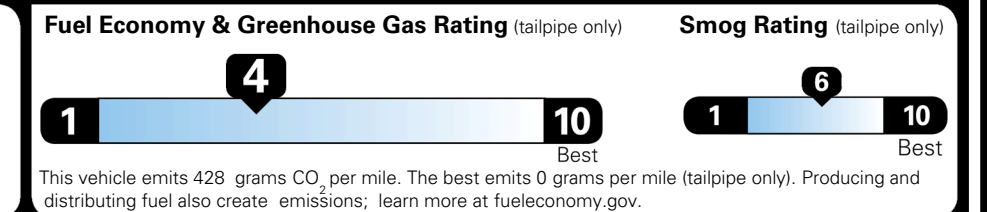

EPA DOT Fuel Economy and Environment

Gasoline Vehicle

You spend
\$3,250
 more in fuel costs
 over 5 years
 compared to the
 average new vehicle.

Annual fuel cost
\$2,350

Actual results will vary for many reasons, including driving conditions and how you drive and maintain your vehicle. The average new vehicle gets 29 MPG and costs \$8,500 to fuel over 5 years. Cost estimates are based on 15,000 miles per year at \$ 3.30 per gallon. MPGe is miles per gasoline gallon equivalent. Vehicle emissions are a significant cause of climate change and smog.