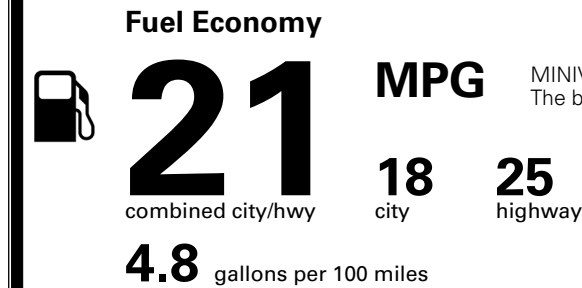

\$ 52,335.00

\$ 1,545.00

\$ 53,880.00

EPA DOT Fuel Economy and Environment

Gasoline Vehicle

You spend \$3,250 more in fuel costs over 5 years
 compared to the average new vehicle.

Annual fuel cost \$2,350

Actual results will vary for many reasons, including driving conditions and how you drive and maintain your vehicle. The average new vehicle gets 29 MPG and costs \$8,500 to fuel over 5 years. Cost estimates are based on 15,000 miles per year at \$ 3.30 per gallon. MPGe is miles per gasoline gallon equivalent. Vehicle emissions are a significant cause of climate change and smog.