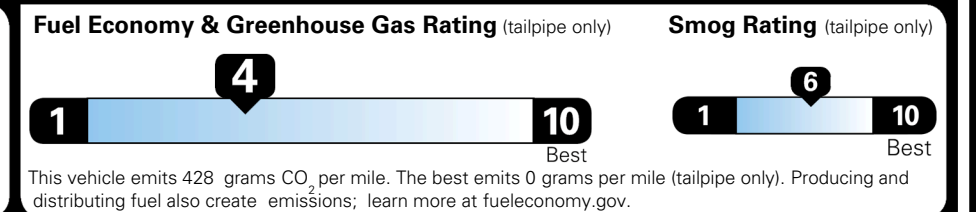

\$ 52,335.00

\$ 1,545.00

\$ 53,880.00

EPA DOT Fuel Economy and Environment

Gasoline Vehicle

You spend \$3,250 more in fuel costs over 5 years
 compared to the average new vehicle.

Annual fuel cost \$2,350

Actual results will vary for many reasons, including driving conditions and how you drive and maintain your vehicle. The average new vehicle gets 29 MPG and costs \$8,500 to fuel over 5 years. Cost estimates are based on 15,000 miles per year at \$ 3.30 per gallon. MPGe is miles per gasoline gallon equivalent. Vehicle emissions are a significant cause of climate change and smog.