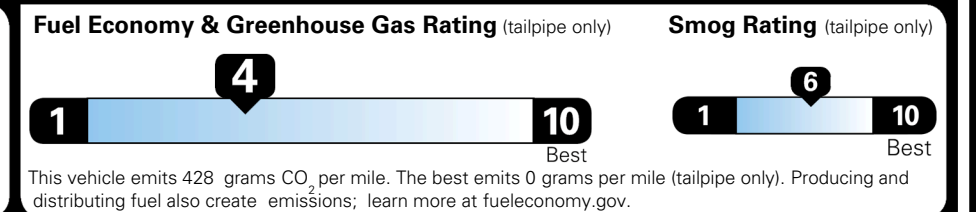

TOTAL ADDITIONAL WEIGHT: 11.9

EPA DOT Fuel Economy and Environment

Gasoline Vehicle

You spend \$3,250 more in fuel costs over 5 years compared to the average new vehicle.

Annual fuel cost \$2,350

Actual results will vary for many reasons, including driving conditions and how you drive and maintain your vehicle. The average new vehicle gets 29 MPG and costs \$8,500 to fuel over 5 years. Cost estimates are based on 15,000 miles per year at \$ 3.30 per gallon. MPGe is miles per gasoline gallon equivalent. Vehicle emissions are a significant cause of climate change and smog.