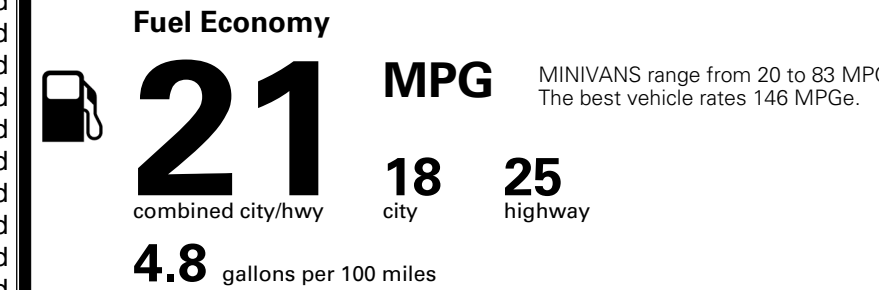

TOTAL ADDITIONAL WEIGHT: 11.9

EPA DOT Fuel Economy and Environment

Gasoline Vehicle

You spend \$3,250 more in fuel costs over 5 years compared to the average new vehicle.

Annual fuel cost \$2,350

Actual results will vary for many reasons, including driving conditions and how you drive and maintain your vehicle. The average new vehicle gets 29 MPG and costs \$8,500 to fuel over 5 years. Cost estimates are based on 15,000 miles per year at \$ 3.30 per gallon. MPGe is miles per gasoline gallon equivalent. Vehicle emissions are a significant cause of climate change and smog.