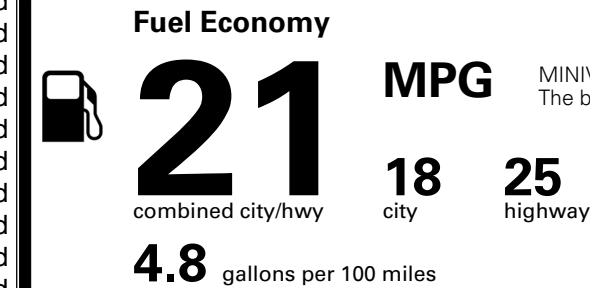

TOTAL ADDITIONAL WEIGHT: 21.7

EPA DOT Fuel Economy and Environment

Gasoline Vehicle

You spend **\$3,250** more in fuel costs over 5 years compared to the average new vehicle.

Annual fuel cost **\$2,350**

Actual results will vary for many reasons, including driving conditions and how you drive and maintain your vehicle. The average new vehicle gets 29 MPG and costs \$8,500 to fuel over 5 years. Cost estimates are based on 15,000 miles per year at \$ 3.30 per gallon. MPGe is miles per gasoline gallon equivalent. Vehicle emissions are a significant cause of climate change and smog.