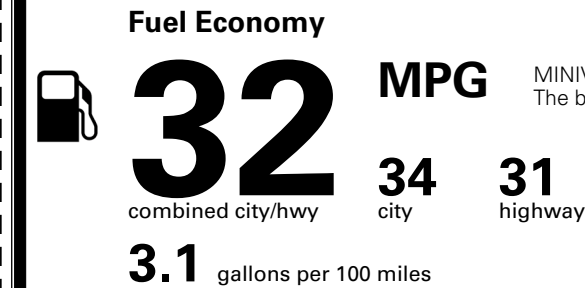

\$495.00
 \$315.00
 \$65.00

MSRP INCLUDING OPTIONS

\$ 54,365.00

INLAND FREIGHT AND HANDLING

\$ 1,545.00

TOTAL MANUFACTURER'S SUGGESTED RETAIL PRICE ▶

\$ 55,910.00

TOTAL ADDITIONAL WEIGHT: 10.6

EPA DOT Fuel Economy and Environment

Gasoline Vehicle

MINIVANS range from 20 to 83 MPG. The best vehicle rates 146 MPGe.

You save \$750
 in fuel costs over 5 years compared to the average new vehicle.

Annual fuel cost
\$1,550