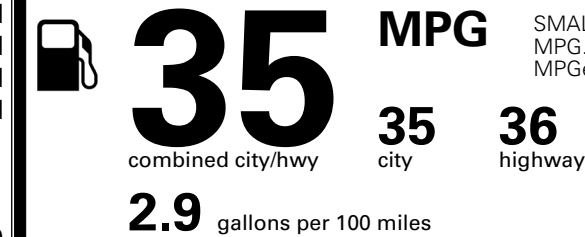

TOTAL ADDITIONAL WEIGHT: 6.7

EPA DOT Fuel Economy and Environment

Gasoline Vehicle

Fuel Economy

You save
\$1,500
 in fuel costs
 over 5 years
 compared to the
 average new vehicle.

Annual fuel cost
\$1,400